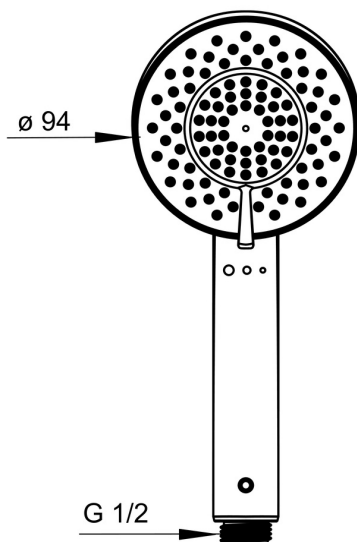

Ruční sprcha Oras Optima Multifunkční ruční sprcha s jemným relaxačním, klasickým osvěžujícím a měkkým úsporným proudem. K dispozici na začátku roku 2014

- Řešení pro sprchy
- Příslušenství
- Chrom
- Eco funkce pro omezení průtoku vody, Technologie proti usazeninám (snadno se čistí)
- Normální - Rovnoměrný a jemný proud vody, Osvěžující - Silný proud vody, aktivuje a osvěžuje tělo, Relaxační - Jemný proud vody, příjemný pro celé tělo
- 3 proudy